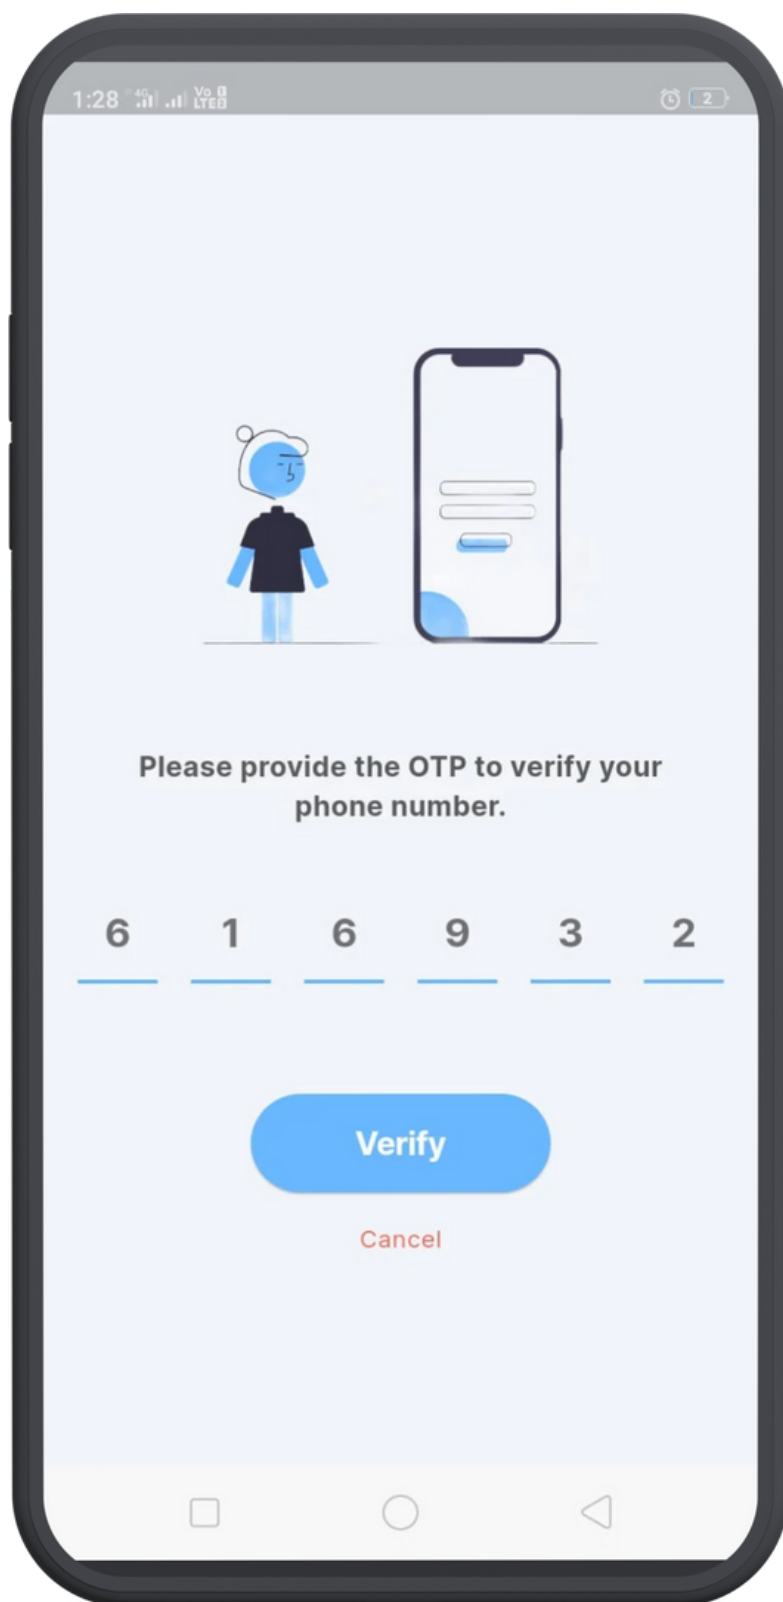

1

LOGIN INSTRUCTIONS FOR AESTREE APP

**Open Play Store & Search
“Aestree” on search bar**

2

Tap **“Install”** button

3

Tap on **“Open”**

4

Enter **registered mobile number** and tap on **“Send OTP”** button

5

Enter **OTP** that you received on your number and tap **"Verify"** button

6

Select The **account(s)** you want to add and tap **"Next"**