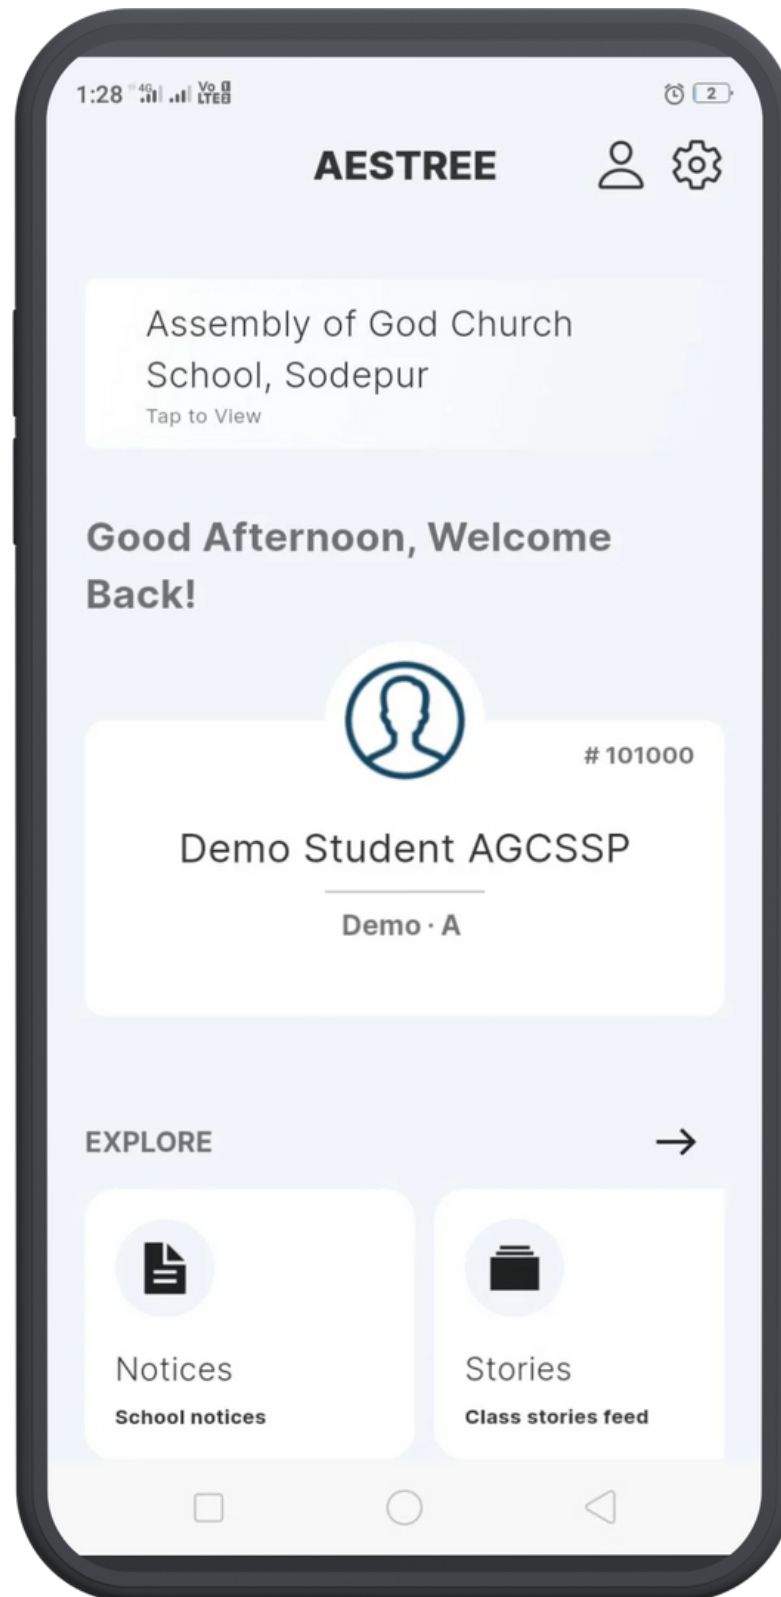

1

LOGIN INSTRUCTIONS FOR AESTREE APP

**Open Play Store & Search
“Aestree” on search bar**

2

Tap **“Install”** button

3

Tap on **“Open”**

4

Enter **registered mobile number** and tap on **“Send OTP”** button

5

Enter **OTP** that you received on your number and tap **"Verify"** button

6

Select The **account(s)** you want to add and tap **"Next"**

7

Now you are successfully [logged in](#).
Continue exploring the app as you like