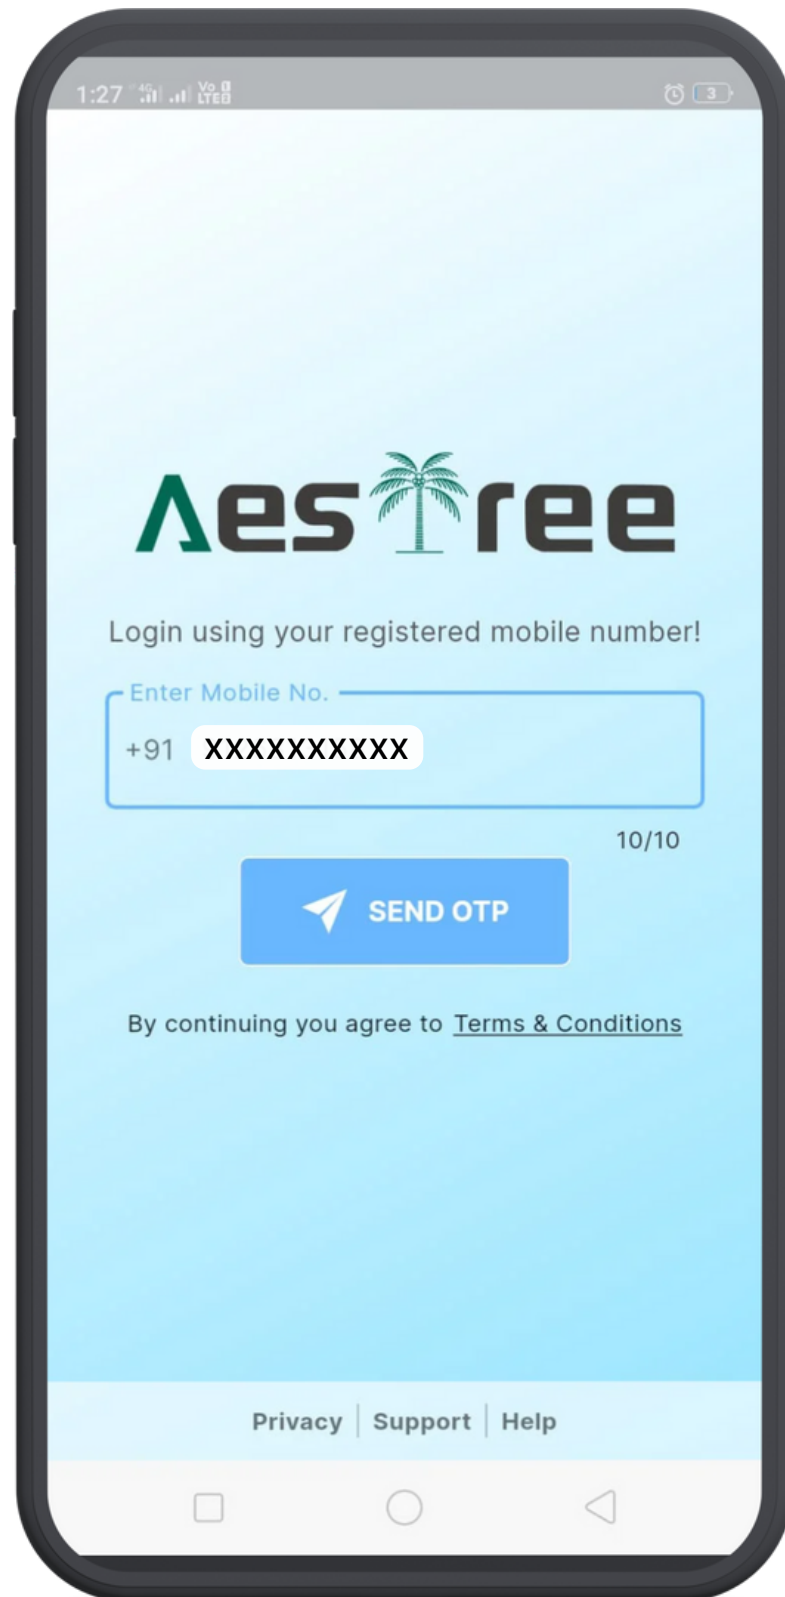

1

LOGIN INSTRUCTIONS FOR AESTREE APP

**Open Play Store & Search
“Aestree” on search bar**

2

Tap **“Install”** button

3

Tap on **“Open”**

4

Enter **registered mobile number** and tap on **“Send OTP”** button

5

Enter **OTP** that you received on your number and tap **"Verify"** button

6

Select The **account(s)** you want to add and tap **"Next"**