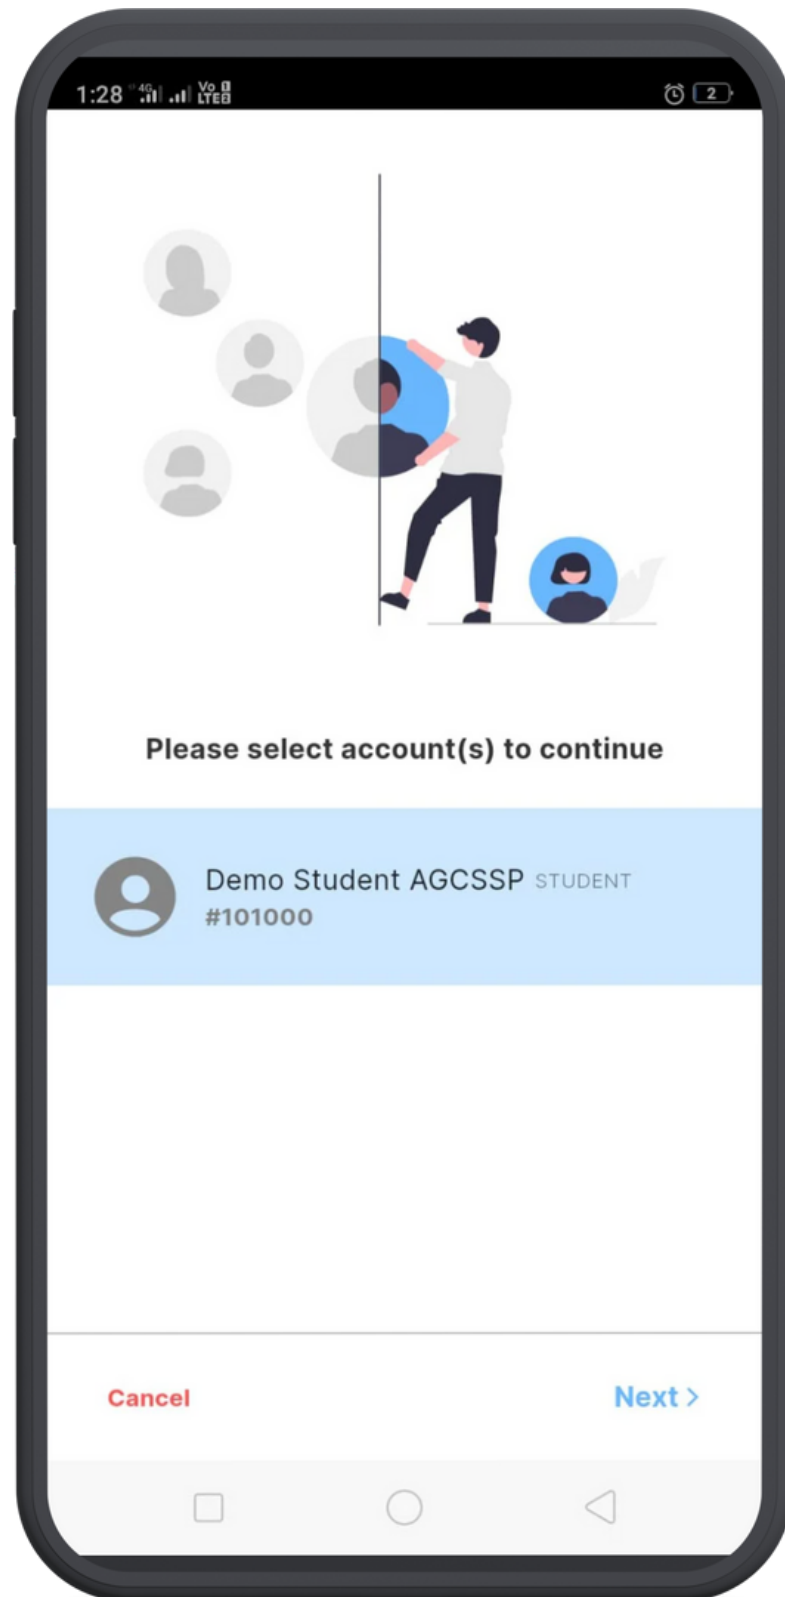

1

LOGIN INSTRUCTIONS FOR AESTREE APP

**Open Play Store & Search
“Aestree” on search bar**

2

Tap **“Install”** button

3

Tap on **“Open”**

4

Enter **registered mobile number** and tap on **“Send OTP”** button

5

Enter **OTP** that you received on your number and tap **"Verify"** button

6

Select The **account(s)** you want to add and tap **"Next"**

7

Now you are successfully [logged in](#).
Continue exploring the app as you like